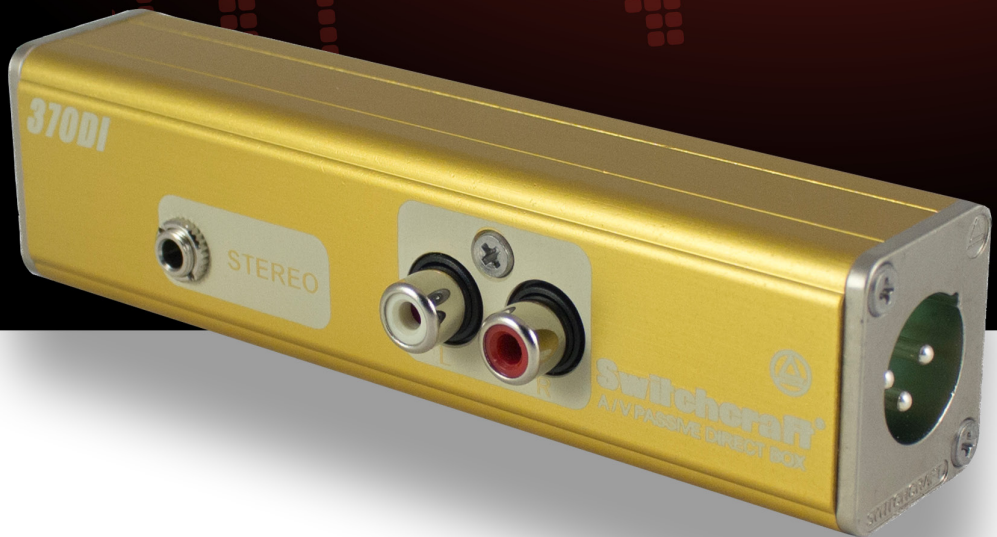

NEW PRODUCT BULLETIN 633

370DI
AUDIOSTIX®

Switchcraft®
Pro Audio

The 370DI is a durable, pocket size, Direct Box which is a cross between Switchcraft's SC700CT DI Box and 318 Inline Audio Adapter. The 370DI sums and converts the unbalanced stereo outputs of cell phones, tablets, laptops and consumer gear to a balanced mono line level for connecting to audio consoles and house sound systems.

FEATURES & BENEFITS

- Dual RCA inputs
- 3.5MM input (1/8" TRS jack)
- Switchcraft DE Series locking male XLR provides balanced, mono, mic level output
- Ground Lift Switch
- 20db pad to enable the device to handle stronger signals without distortion

APPLICATIONS

- Concert Touring
- House of Worship
- Presentations
- Broadcast facilities

SPECIFICATIONS

| Parameter | Performance | Conditions |
|-----------------------------------|--|--------------------------------|
| Frequency Response | 20Hz - 20kHz | +/-2dB, ref 1kHz. |
| Total Harmonic Distortion + Noise | 0.12% | at 1kHz, with Pad OFF |
| Maximum input level, Pad OFF | 20 | dBV |
| Maximum input level, Pad ON | 40 | dBV |
| Voltage gain | -4.5 | dB, Pad: OFF |
| Input Impedance | >1900 Ω | at 1kHz |
| Output Impedance | <700 Ω | at 1kHz |
| Deviation from Linear Phase | $\leq 30^\circ$ $\leq 3^\circ$ $\leq 30^\circ$ | at 20Hz at 1KHz at 20kHz |
| Pad Attenuation | -20 | dB |