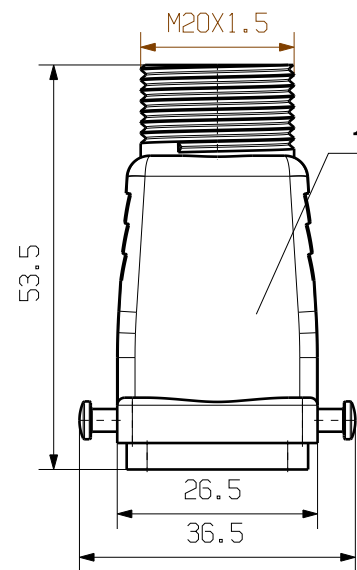

MASSE OHNE TOLERANZ SIND KEINE PRUEFMASSE
 DIMS. WITHOUT TOLERANCE ARE NOT CONTROL DIMS.

1	BULKHEAD HOUSING	ALUMINIUM POWDER COATING
ROHSTOFF-NR. R.PART NO.	TYP PART NAME	WERKSTOFF MATERIAL

CAT.NO.: 1900320000

MAX. NRN./NOS. ? 		Weidmüller		DRAWING NO.	ISSUE NO.
SCALE: 1/1 SUPERSEDES: SUPERSEDED BY:		MODIFICATION DATE NAME DRAWN 22.11.2005 YANG_A RESPONSIBLE CHECKED 30.11.2005 ZHANG_T APPROVED	HDC 04A ELU 1M20G EINSCHRAUBGEHAEUSE SCREW-IN HOUSING		
		PRODUCT FILE:			