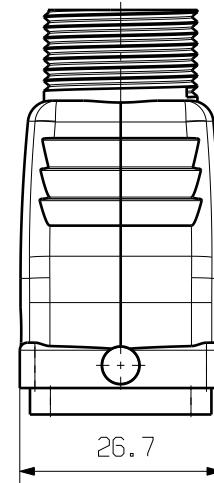

MASSE OHNE TOLERANZ SIND KEINE PRUEFMASSE
 DIMS. WITHOUT TOLERANCE ARE NOT CONTROL DIMS.

1	BULKHEAD HOUSING	ALUMINIUM POWDER COATING
ROHSTOFF-NR. R.PART NO.	TYP PART NAME	WERKSTOFF MATERIAL

CAT.NO.: 1900320000

MAX. NRN./NOS. ? 		Weidmüller		DRAWING NO.	ISSUE NO.
SCALE: 1/1 SUPERSEDES: SUPERSEDED BY:		MODIFICATION DATE NAME DRAWN 22.11.2005 YANG_A RESPONSIBLE CHECKED 30.11.2005 ZHANG_T APPROVED	HDC 04A ELU 1M20G EINSCHRAUBGEHAEUSE SCREW-IN HOUSING		
		PRODUCT FILE:			